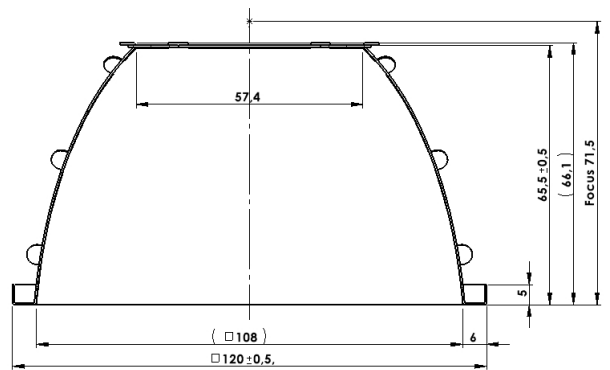

Wide Flood

114371

DESCRIPTION

Length	120 mm
Width	120 mm
Height	66.0 mm
Material	Aluminium; voreloxiert; Miro@Silver
Technology	ULTRA

Beam characteristics Wide Flood,

LOR >93 %

WIDE FLOOD