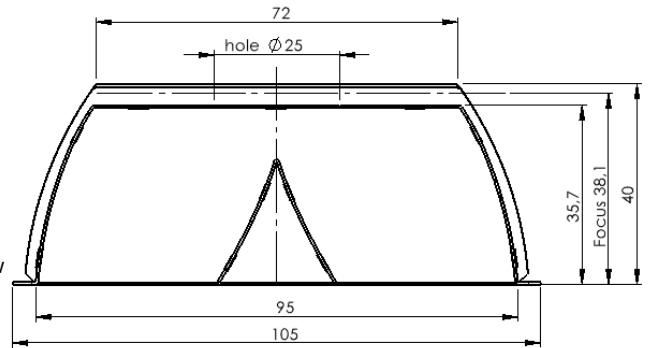

DESCRIPTION

Length 125 mm
Width 105 mm
Height 40.0 mm
Material Aluminium; voreloxiert; Miro@Silver
Technology ULTRA

Beam characteristics Batwing Narrow, Batwing Wide, Batwing Single Narrow
Batwing Single Medium, Batwing Single Wide

LOR >90 %