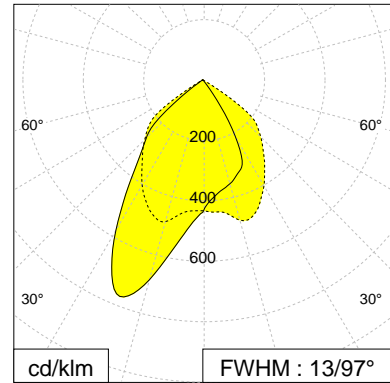

### DESCRIPTION

Length 125 mm  
 Width 105 mm  
 Height 40.0 mm  
 Material Aluminium; voreloxiert; Miro@Silver  
 Technology ULTRA

Beam characteristics Batwing Narrow, Batwing Wide, Batwing Single Narrow  
 Batwing Single Medium, Batwing Single Wide

LOR >90 %

**BATWING NARROW**

**BATWING WIDE**

**BATWING SINGLE NARROW**

**BATWING SINGLE MEDIUM**

**BATWING SINGLE WIDE**