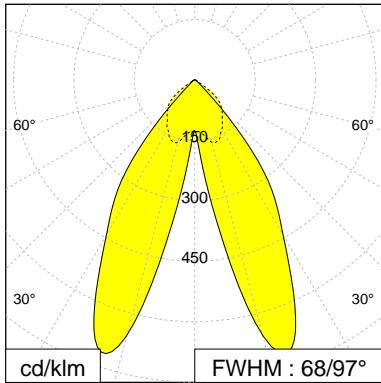

### DESCRIPTION

Length 125 mm  
 Width 105 mm  
 Height 40.0 mm  
 Material Aluminium; voreloxiert; Miro@Silver  
 Technology ULTRA

Beam characteristics Batwing Narrow, Batwing Wide, Batwing Single Narrow  
 Batwing Single Medium, Batwing Single Wide

LOR >90 %

**BATWING NARROW**

**BATWING WIDE**

**BATWING SINGLE NARROW**

**BATWING SINGLE MEDIUM**

**BATWING SINGLE WIDE**