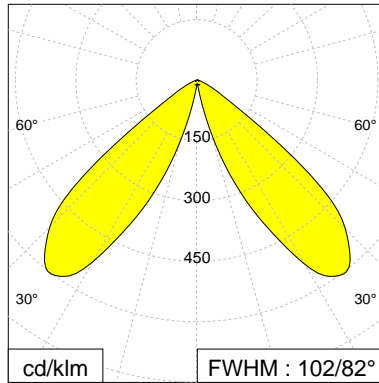

### DESCRIPTION

Length 125 mm  
 Width 105 mm  
 Height 40.0 mm  
 Material Aluminium; voreloxiert; Miro@Silver  
 Technology ULTRA

Beam characteristics Batwing Narrow, Batwing Wide, Batwing Single Narrow  
 Batwing Single Medium, Batwing Single Wide

LOR >90 %

**BATWING NARROW**

**BATWING WIDE**

**BATWING SINGLE NARROW**

**BATWING SINGLE MEDIUM**

**BATWING SINGLE WIDE**