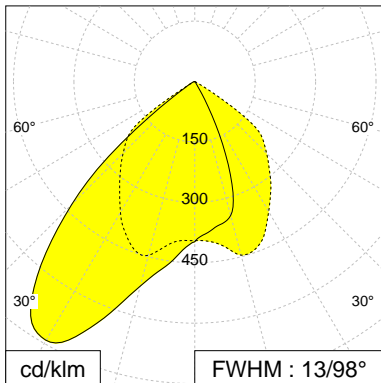

### DESCRIPTION

Length 125 mm  
 Width 105 mm  
 Height 40.0 mm  
 Material Aluminium; voreloxiert; Miro@Silver  
 Technology ULTRA

Beam characteristics Batwing Narrow, Batwing Wide, Batwing Single Narrow  
 Batwing Single Medium, Batwing Single Wide

LOR >90 %

**BATWING NARROW**

**BATWING WIDE**

**BATWING SINGLE NARROW**

**BATWING SINGLE MEDIUM**

**BATWING SINGLE WIDE**