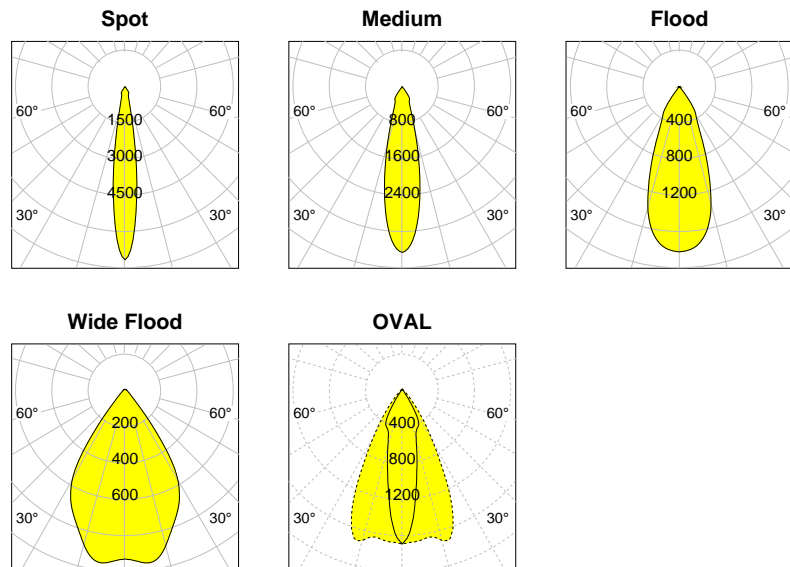

REFLECTORS : ULTRA Technology

Other configurations, accessories or controls like DALI or Wireless on request

The technical data represent rated values for an ambient temperature of 25°C. The data values for the luminous flux are initially subject to a tolerance of +/- 10%, those for the the electrical connected load are initially subject to a tolerance of +/- 10%, those for the CRI +/- 1.5 and those for the colour temperature are initially subject to a tolerance of +/- 150 K. Errors and omission excepted. Subject to change without prior notice. Last update 2023_08_09