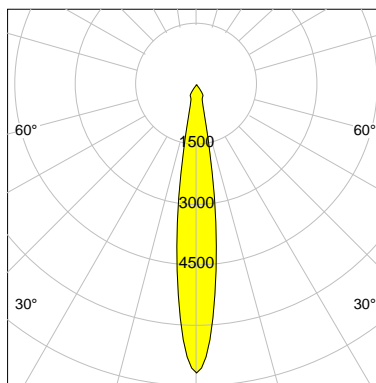

I-max : 7154 cd/klm *

UGR : 19.5 (4H/8H - 70/50/20)

H/m	D/m	E_{max}/lx/klm *
1.0	0.3	7154
2.0	0.5	1789
3.0	0.8	795
4.0	1.1	447

Other configurations, accessories or controls like DALI or Wireless on request

The technical data represent rated values for an ambient temperature of 25°C. The data values for the luminous flux are initially subject to a tolerance of +/- 10%, those for the the electrical connected load are initially subject to a tolerance of +/- 10%, those for the CRI +/- 1.5 and those for the colour temperature are initially subject to a tolerance of +/- 150 K. Errors and omission excepted. Subject to change without prior notice. Last update 2023_08_09