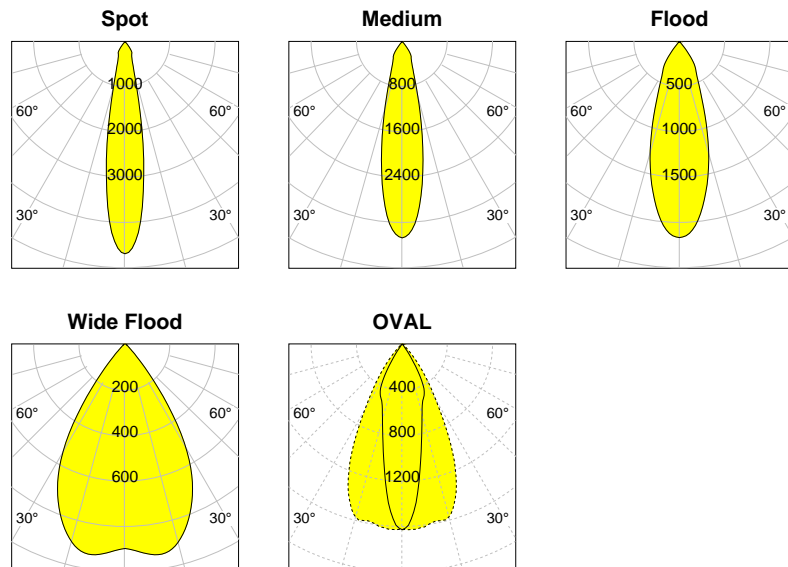

REFLECTORS : ULTRA Technology

Other configurations, accessories or controls like DALI or Wireless on request

The technical data represent rated values for an ambient temperature of 25°C. The data values for the luminous flux are initially subject to a tolerance of +/- 10%, those for the the electrical connected load are initially subject to a tolerance of +/- 10%, those for the CRI +/- 1.5 and those for the colour temperature are initially subject to a tolerance of +/- 150 K. Errors and omission excepted. Subject to change without prior notice. Last update 2023_05_17