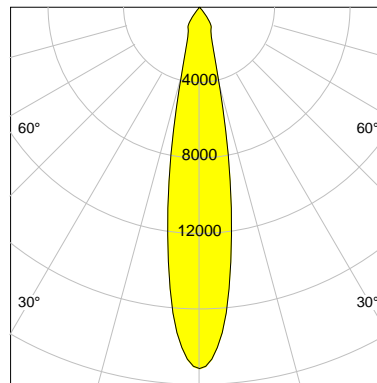

REFLECTOR

Technology	ULTRA
Material	Miro 8 Silver
FWHM	20°
FWTM	40°