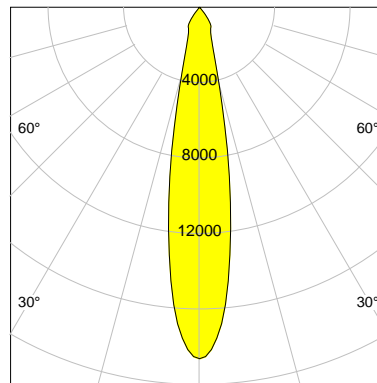

REFLECTOR

Technology	ULTRA
Material	Miro 8 Silver
FWHM	20°
FWTM	40°