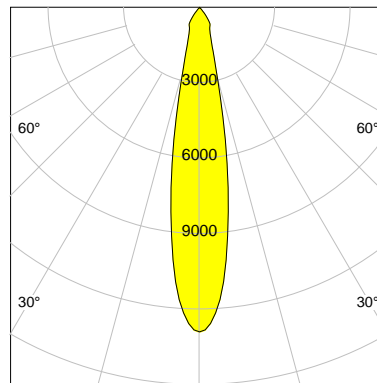

REFLECTOR

Technology	ULTRA
Material	Miro 8 Silver
FWHM	20°
FWTM	40°