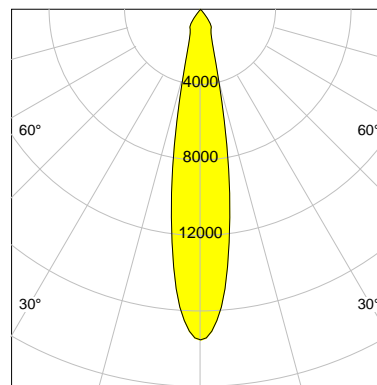

REFLECTOR

Technology	ULTRA
Material	Miro 8 Silver
FWHM	20°
FWTM	40°