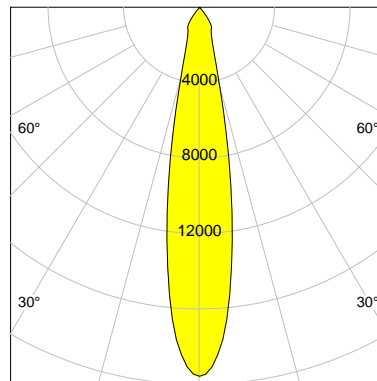

REFLECTOR

Technology	ULTRA
Material	Miro 8 Silver
FWHM	20°
FWTM	40°