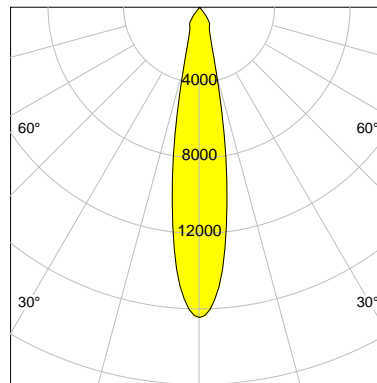

REFLECTOR

Technology	ULTRA
Material	Miro 8 Silver
FWHM	20°
FWTM	40°