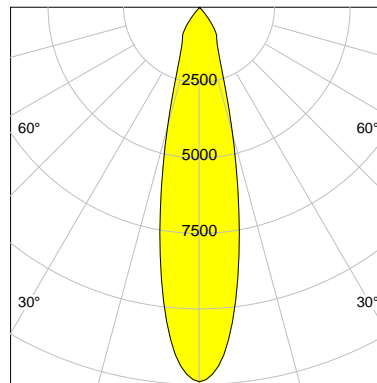

REFLECTOR

Technology	ULTRA
Material	Miro 4 Silver
FWHM	24°
FWTM	55°