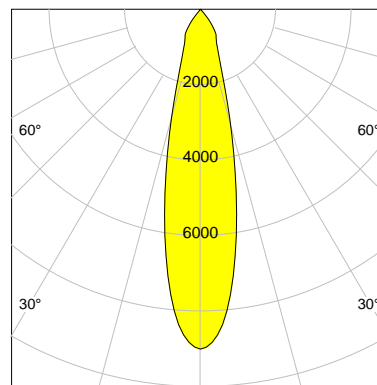

REFLECTOR

Technology	ULTRA
Material	Miro 4 Silver
FWHM	24°
FWTM	55°