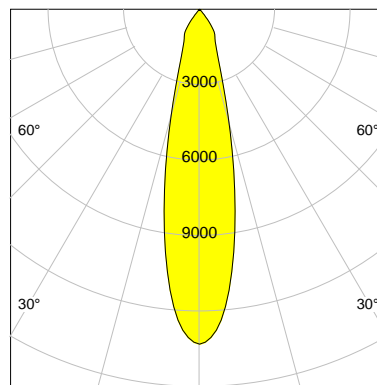

I-max : 13305 cd *

UGR : 21.9 (4H/8H - 70/50/20)

H/m	D/m	E_{max}/lx/klm *
1.0	0.4	3685
2.0	0.8	921
3.0	1.3	409
4.0	1.7	230

Other configurations, accessories or controls like DALI or Wireless on request

The technical data represent rated values for an ambient temperature of 25°C. The data values for the luminous flux are initially subject to a tolerance of +/- 10%, those for the the electrical connected load are initially subject to a tolerance of +/- 10%, those for the CRI +/- 1.5 and those for the colour temperature are initially subject to a tolerance of +/- 150 K. Errors and omission excepted. Subject to change without prior notice. Last update 2023_05_17