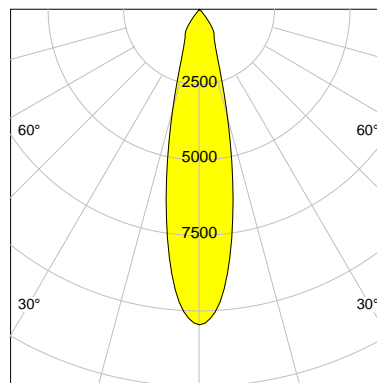

REFLECTOR

Technology	ULTRA
Material	Miro 4 Silver
FWHM	24°
FWTM	55°