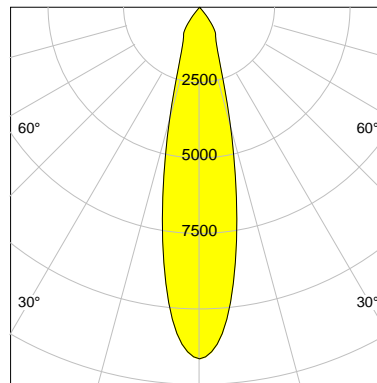

REFLECTOR

Technology	ULTRA
Material	Miro 4 Silver
FWHM	24°
FWTM	55°