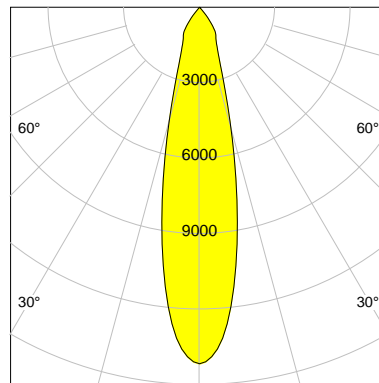

REFLECTOR

Technology	ULTRA
Material	Miro 4 Silver
FWHM	24°
FWTM	55°