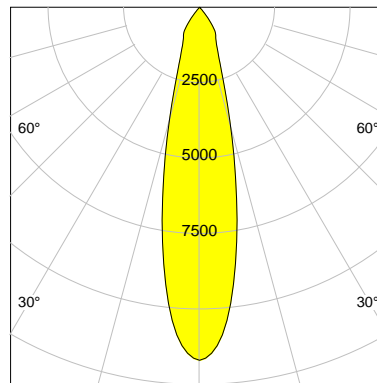

REFLECTOR

Technology	ULTRA
Material	Miro 4 Silver
FWHM	24°
FWTM	55°