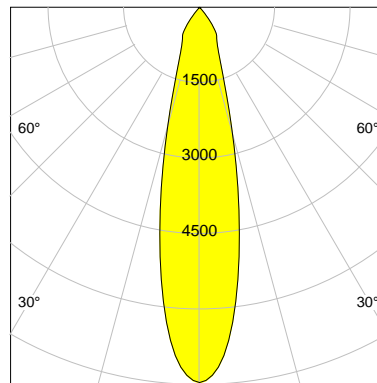

REFLECTOR

Technology	ULTRA
Material	Miro 4 Silver
FWHM	24°
FWTM	55°