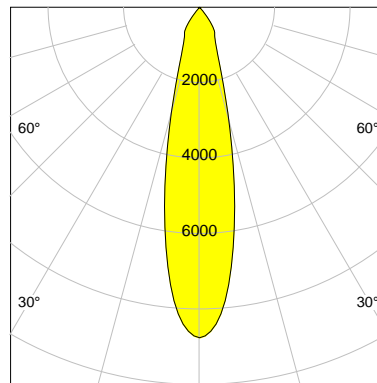

REFLECTOR

Technology	ULTRA
Material	Miro 4 Silver
FWHM	24°
FWTM	55°