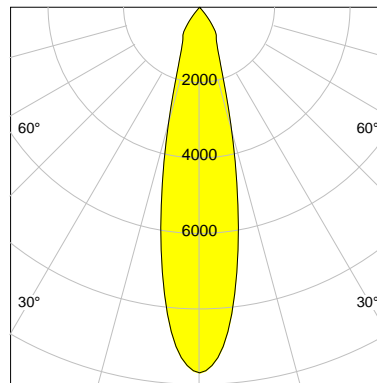

REFLECTOR

Technology	ULTRA
Material	Miro 4 Silver
FWHM	24°
FWTM	55°