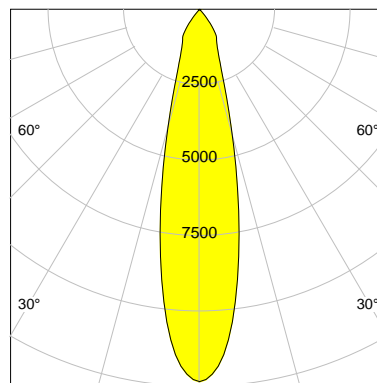

REFLECTOR

Technology	ULTRA
Material	Miro 4 Silver
FWHM	24°
FWTM	55°