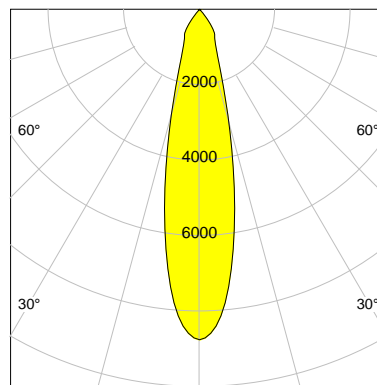

REFLECTOR

Technology	ULTRA
Material	Miro 4 Silver
FWHM	24°
FWTM	55°