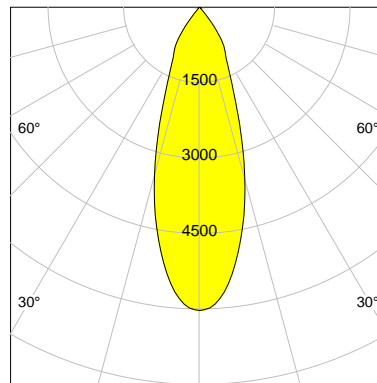

REFLECTOR

Technology	ULTRA
Material	Miro 4 Silver
FWHM	33°
FWTM	71°