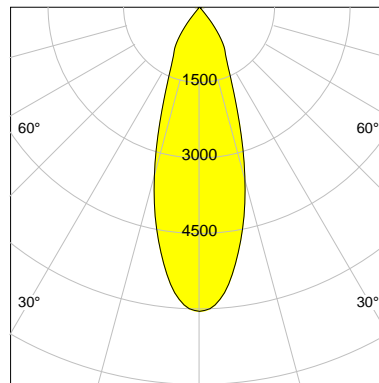

REFLECTOR

Technology	ULTRA
Material	Miro 4 Silver
FWHM	33°
FWTM	71°