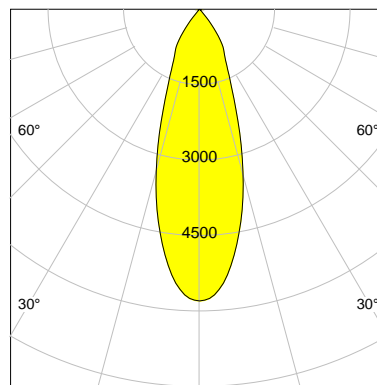

REFLECTOR

Technology	ULTRA
Material	Miro 4 Silver
FWHM	33°
FWTM	71°