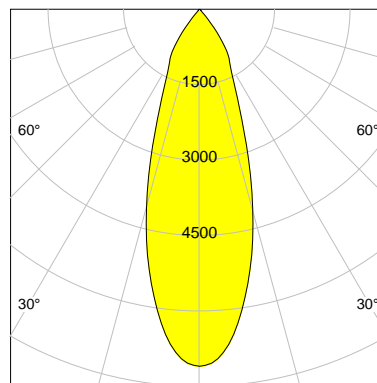

REFLECTOR

Technology	ULTRA
Material	Miro 4 Silver
FWHM	33°
FWTM	71°