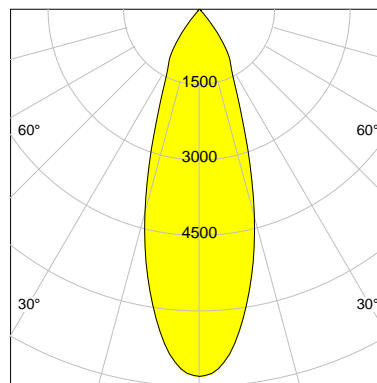

REFLECTOR

Technology	ULTRA
Material	Miro 4 Silver
FWHM	33°
FWTM	71°