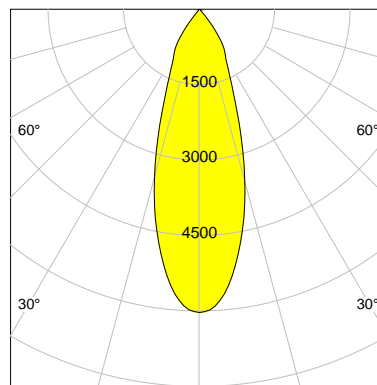

REFLECTOR

Technology	ULTRA
Material	Miro 4 Silver
FWHM	33°
FWTM	71°