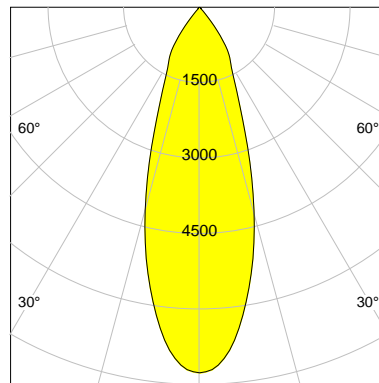

REFLECTOR

Technology	ULTRA
Material	Miro 4 Silver
FWHM	33°
FWTM	71°