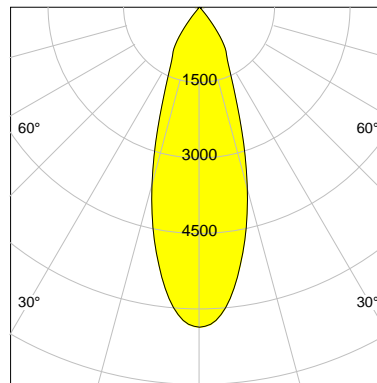

REFLECTOR

Technology	ULTRA
Material	Miro 4 Silver
FWHM	33°
FWTM	71°