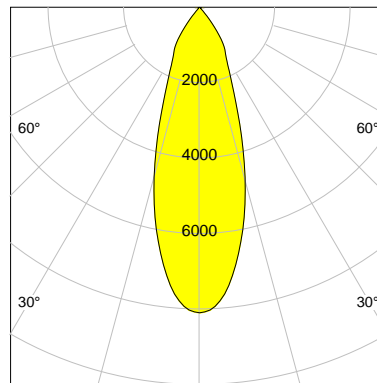

REFLECTOR

Technology	ULTRA
Material	Miro 4 Silver
FWHM	33°
FWTM	71°