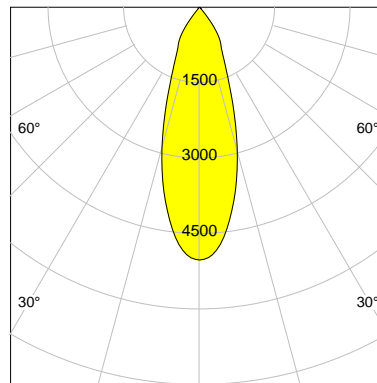

REFLECTOR

Technology	ULTRA
Material	Miro 4 Silver
FWHM	33°
FWTM	71°