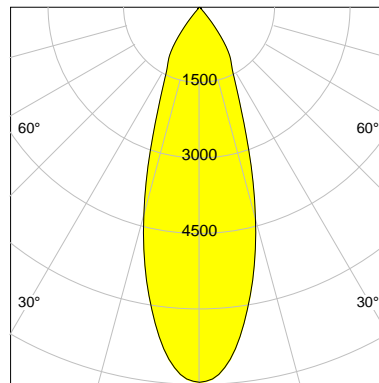

REFLECTOR

Technology	ULTRA
Material	Miro 4 Silver
FWHM	33°
FWTM	71°