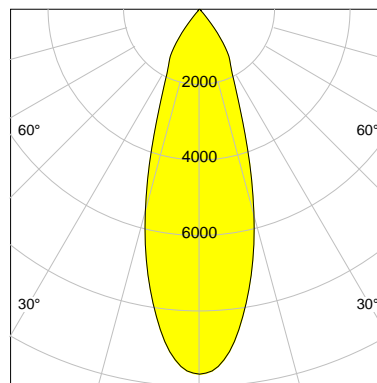

REFLECTOR

Technology	ULTRA
Material	Miro 4 Silver
FWHM	33°
FWTM	71°