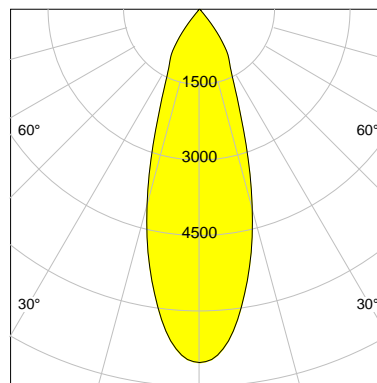

REFLECTOR

Technology	ULTRA
Material	Miro 4 Silver
FWHM	33°
FWTM	71°