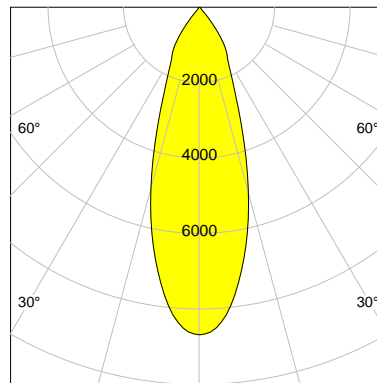

REFLECTOR

Technology	ULTRA
Material	Miro 4 Silver
FWHM	33°
FWTM	71°