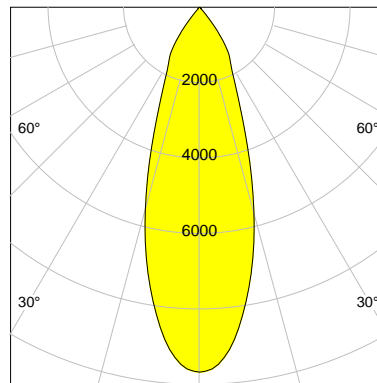

REFLECTOR

Technology	ULTRA
Material	Miro 4 Silver
FWHM	33°
FWTM	71°