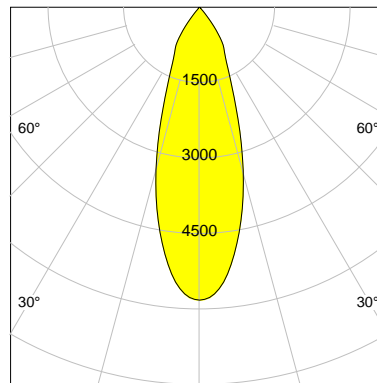

REFLECTOR

Technology	ULTRA
Material	Miro 4 Silver
FWHM	33°
FWTM	71°