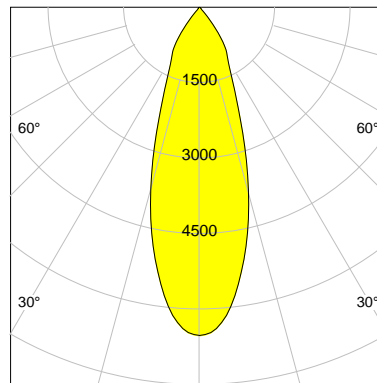

REFLECTOR

Technology	ULTRA
Material	Miro 4 Silver
FWHM	33°
FWTM	71°