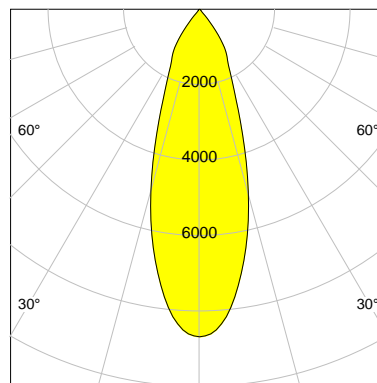

REFLECTOR

Technology	ULTRA
Material	Miro 4 Silver
FWHM	33°
FWTM	71°