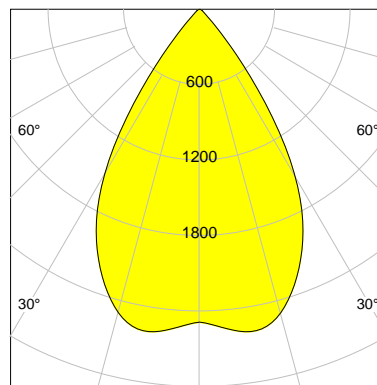

REFLECTOR

Technology	ULTRA
Material	Miro 20 Silver
FWHM	64°
FWTM	84°