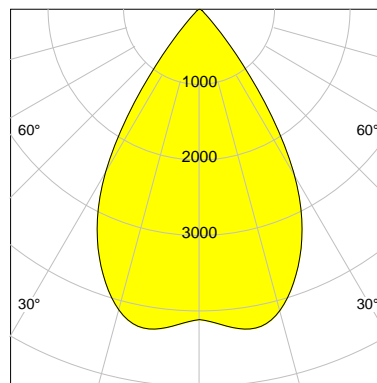

REFLECTOR

Technology	ULTRA
Material	Miro 20 Silver
FWHM	64°
FWTM	84°