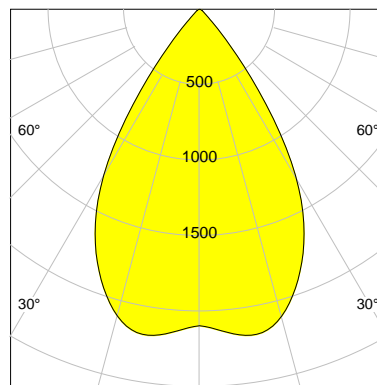

REFLECTOR

Technology	ULTRA
Material	Miro 20 Silver
FWHM	64°
FWTM	84°