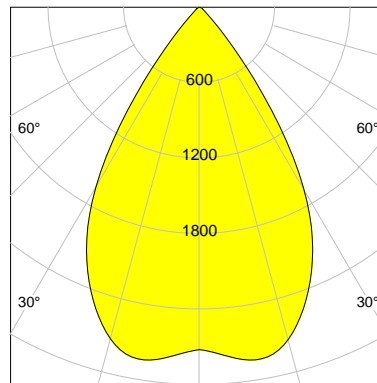

REFLECTOR

Technology	ULTRA
Material	Miro 20 Silver
FWHM	64°
FWTM	84°