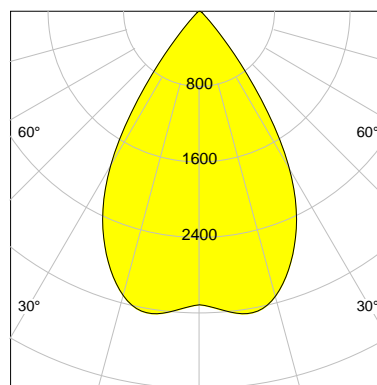

REFLECTOR

Technology	ULTRA
Material	Miro 20 Silver
FWHM	64°
FWTM	84°