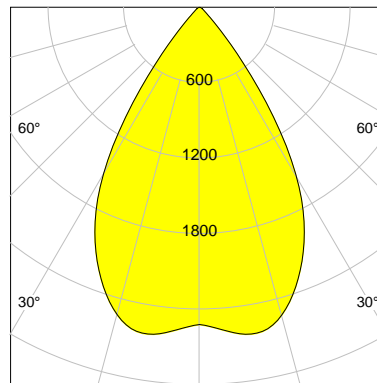

I-max : 2630 cd *

UGR : 23.5 (4H/8H - 70/50/20)

H/m	D/m	E_{max}/lx/klm *
1.0	1.2	963
2.0	2.5	241
3.0	3.7	107
4.0	5.0	60

Other configurations, accessories or controls like DALI or Wireless on request

The technical data represent rated values for an ambient temperature of 25°C. The data values for the luminous flux are initially subject to a tolerance of +/- 10%, those for the the electrical connected load are initially subject to a tolerance of +/- 10%, those for the CRI +/- 1.5 and those for the colour temperature are initially subject to a tolerance of +/- 150 K. Errors and omission excepted. Subject to change without prior notice. Last update 2023_05_17