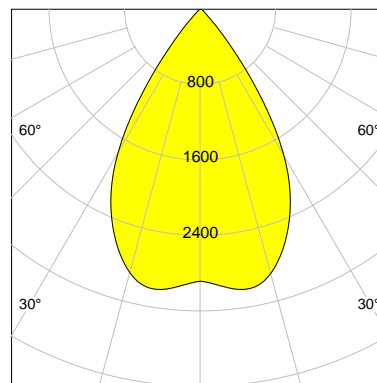

REFLECTOR

Technology	ULTRA
Material	Miro 20 Silver
FWHM	64°
FWTM	84°