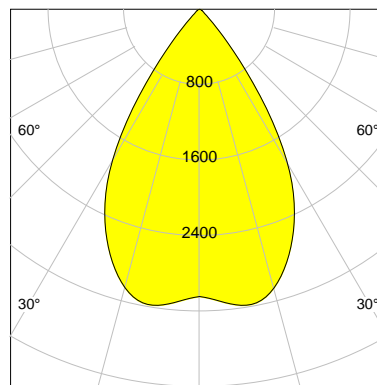

REFLECTOR

Technology	ULTRA
Material	Miro 20 Silver
FWHM	64°
FWTM	84°