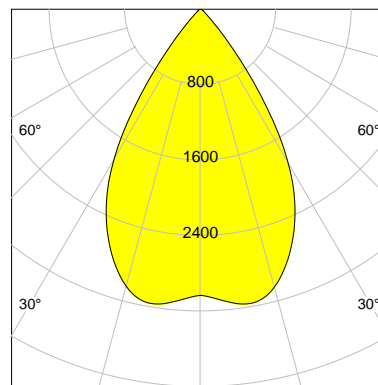

REFLECTOR

Technology	ULTRA
Material	Miro 20 Silver
FWHM	64°
FWTM	84°